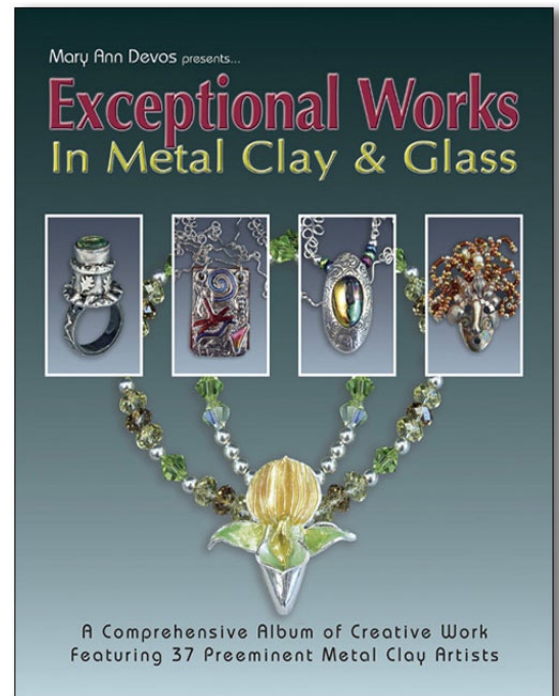

Media Contact: Randy Wardell - Publisher

Phone: 954-607-2189 • Fax: 954-252-4435

Email: info@wardellpublications.com

Website: www.wardellpublications.com

Exceptional Works in Metal Clay & Glass

Metal Clay, Beads & Glass Jewelry

Showcasing 62 spectacular pieces of creative work by 37 prominent metal clay artists from around the world.

This book presents 37 metal clay artists featuring 62 unique art-pieces. The work is showcased using high quality images taken at various view angles to enable the viewer to make a complete inspection of the piece – as if they were holding and turning the piece in their own hands.

Each art-object is accompanied with a brief commentary about the artist's work, a listing of statistics for the piece, plus the artist's name, city, state, country and website information.

The book has a comprehensive website dedicated to promoting Exceptional Works in Metal Clay and the artists who work in this unique medium. Find out more about this exciting art community by visiting our project website at: www.exceptionalworks.net

Product Details:

- 64 Pages - all in color
- 212 Photographs
- 62 Projects
- Dimensions: 8.5" x 10" (21.5 x 25.5 cm)
- Soft Cover: Square binding
- Suggested retail - $19.95 US
- ISBN-10: 0-919985-56-4
- ISBN-13: 978-0-919985-56-8

Currently Available In Stores Now

Promotional material is available for download from our website. You'll find this press release in PDF, high resolution cover image files for websites, catalogs or flyers, descriptive text and more.

Wardell Publications Inc. P.O. Box 480069, Fort Lauderdale, FL 33348-0069

Ph: 954-607-2189 • Fax: 954-252-4435 • Email: info@wardellpublications.com • Website: www.wardellpublications.com