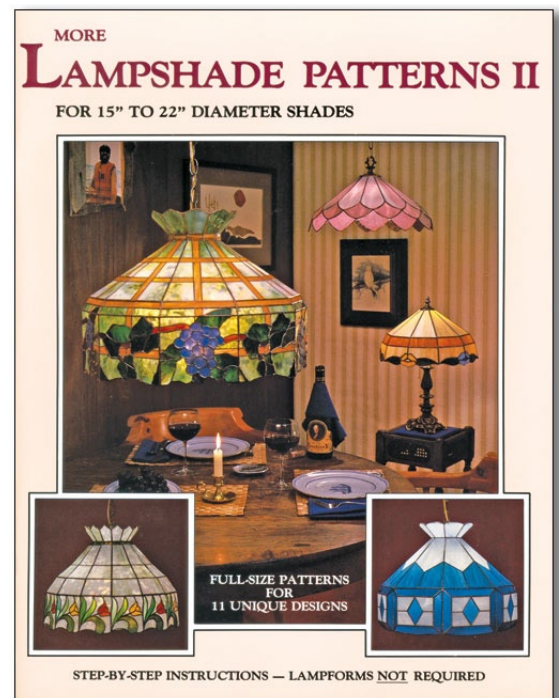

Media Contact: Randy Wardell - Publisher

Phone: 954-607-2189 • Fax: 954-252-4435

Email: info@wardellpublications.com

Website: www.wardellpublications.com

More Lampshade Patterns II

Full Size Patterns for 11 Unique Designs

Full-size patterns for lampshades 15" to 22" in diameter including a 15" x 27" oval pool table shade.

More Lampshade Patterns II contains 11 full-size patterns for stained glass lampshades fabricated in the copper foil method. These shades do not require a lamp mold for assembly; instead they are constructed using the flat-foil method described in the step-by-step instruction section using explanatory photographs. All projects are shown in full color and are complete with a specification list, a material list with glass color suggestions and assembly tips with illustration.

The designs include 6 large hanging lampshades from 16" to 22" in diameter, a 15" x 27" oval pool table shade, plus 4 medium size shades suitable for either hanging or lampbase installation. The style assortment runs from simple geometric, to floral, to landscape with plenty of choices and alternatives for decorating an office, an apartment, or a house.

Product Details:

- 40 Pages
- 114 Color Photographs
- 12 Projects
- Dimensions: 8.5" x 11" (21.5 x 28 cm)
- Soft Cover: Staple Bound
- Suggested retail - $11.95 US
- ISBN-10: 0-919985-05-X
- ISBN-13: 978-0-919985-05-6

Currently Available In Stores Now

Promotional material is available for download from our website. You'll find this press release in PDF, high resolution cover image files for websites, catalogs or flyers, descriptive text and more.

Wardell Publications Inc. P.O. Box 480069, Fort Lauderdale, FL 33348-0069

Ph: 954-607-2189 • Fax: 954-252-4435 • Email: info@wardellpublications.com • Website: www.wardellpublications.com